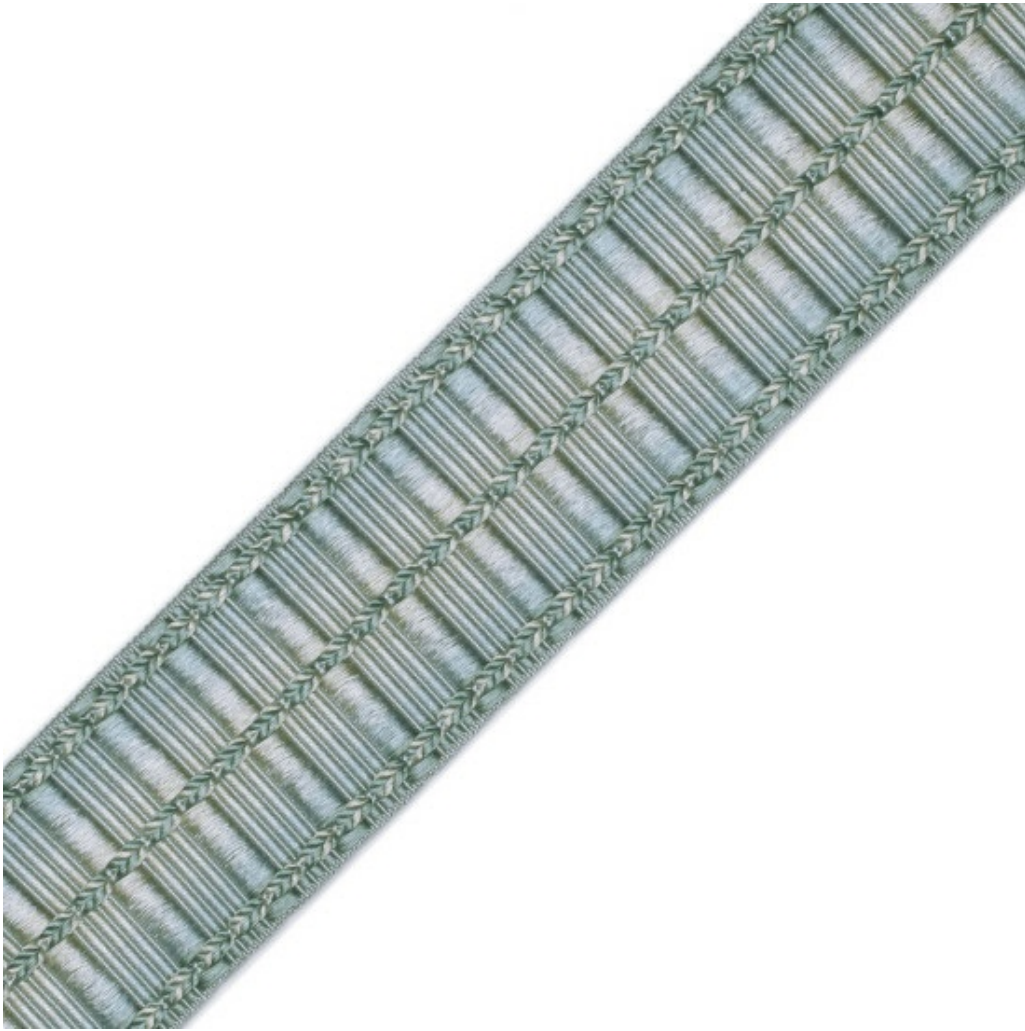

SAMUEL & SONS

1 5/8"ORSAY SILK RIBBED BORDER - ITEM: #BT -34592 / COLOR: 4 AQUA MELANGE

CATEGORY	<a href="#">BORDERS/TAPES</a>
FIBER CONTENT	100% SE
COLECTION	<a href="#">ORSAY</a>
BOOK	<a href="#">ORSAY COLLECTION SAMPLE BOOK</a>
DESIGNER	<a href="#">SAMUEL &amp; SONS</a>
DIMENSIONS	WIDTH: 1 5/8" (41MM)